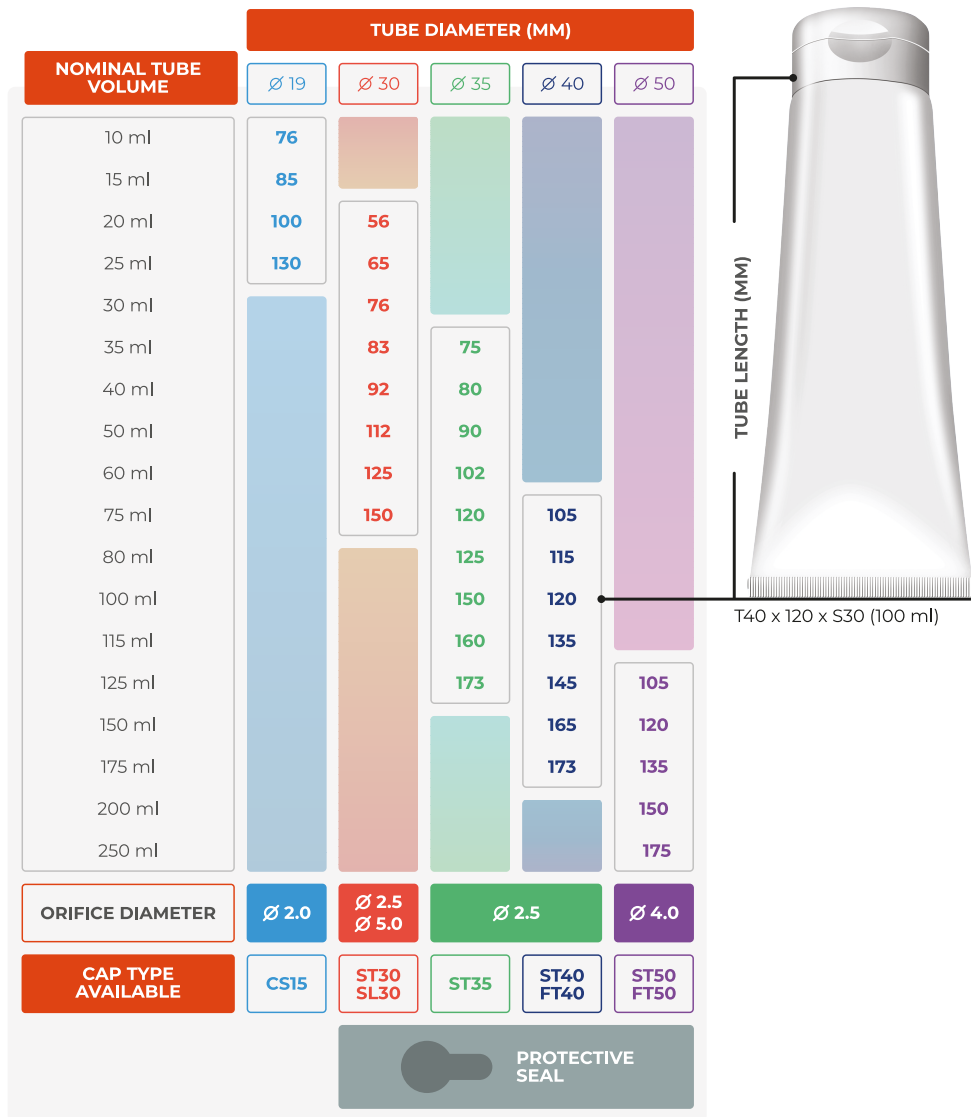

TUBE DIMENSIONS

Legend:

CS - Cylindrical Standard ST - Standard SL - Soft-line FT - Flip-top